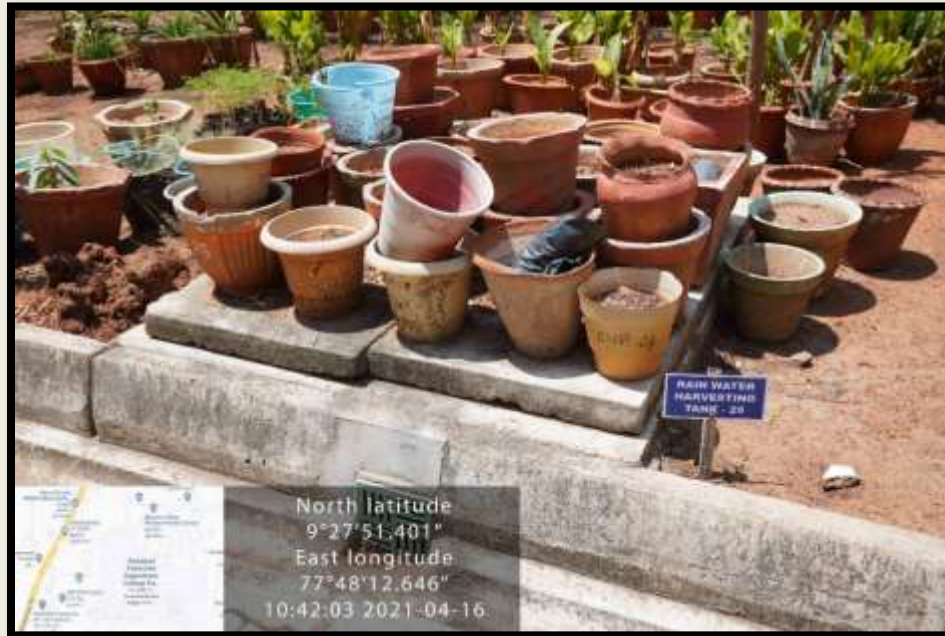

**THE STANDARD FIREWORKS RAJARATNAM COLLEGE FOR WOMEN (AUTONOMOUS),
SIVAKASI – 626 123.**

(Affiliated to Madurai Kamaraj University, Re-accredited with “A” Grade by NAAC,
College with Potential for Excellence by UGC and Mentor Institution under UGC PARAMARSH)