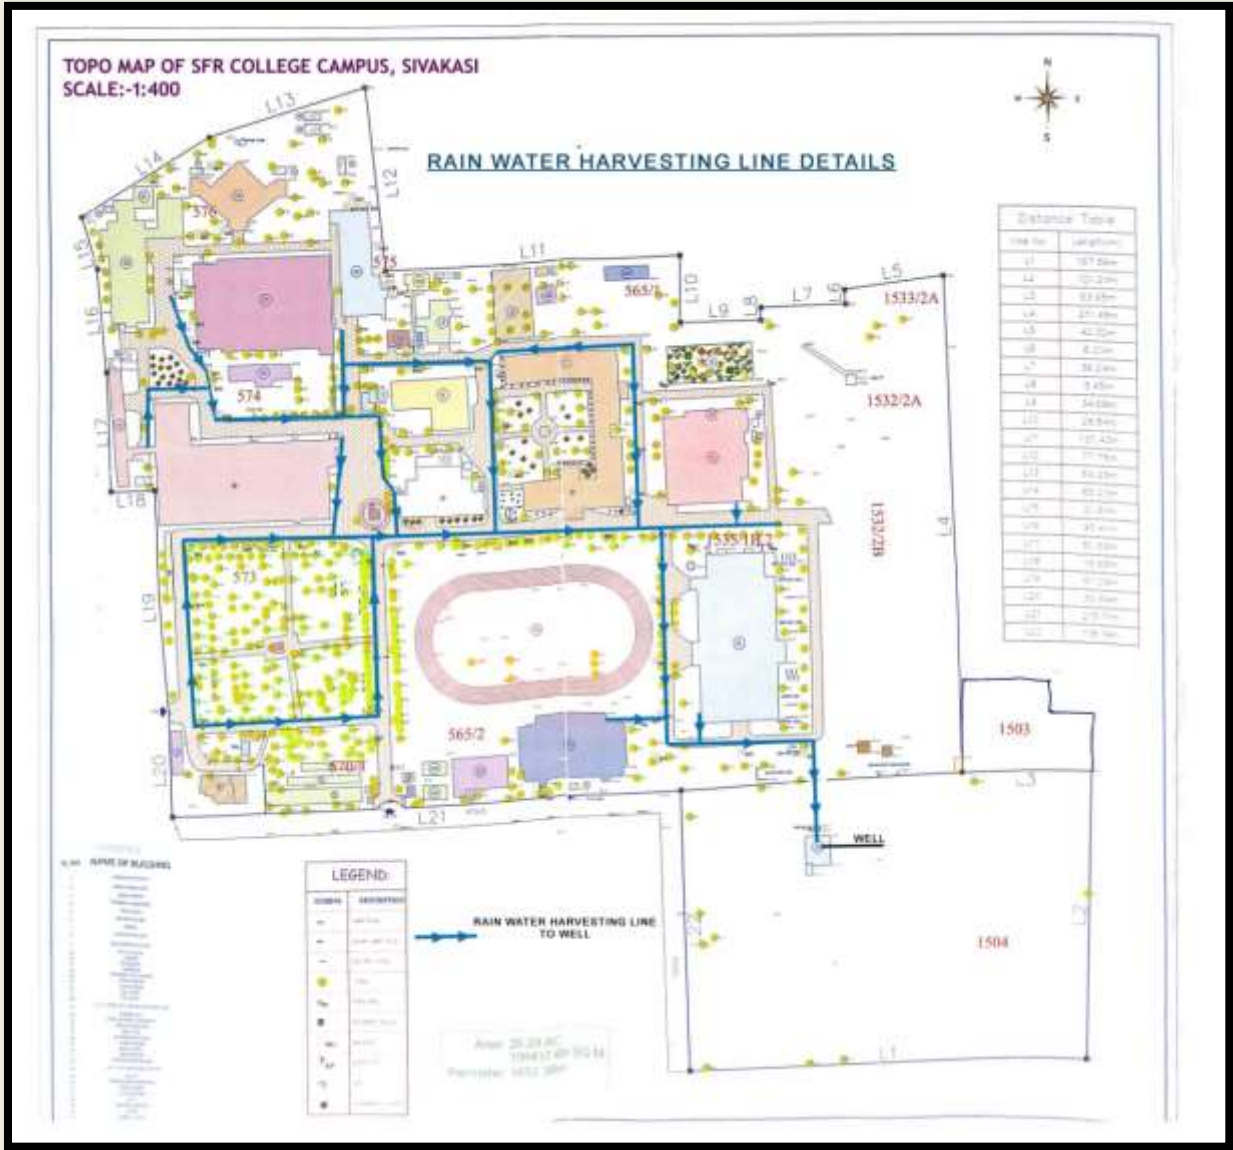

**THE STANDARD FIREWORKS RAJARATNAM COLLEGE FOR WOMEN (AUTONOMOUS),
SIVAKASI – 626 123.**

(Affiliated to Madurai Kamaraj University, Re-accredited with “A” Grade by NAAC,
College with Potential for Excellence by UGC and Mentor Institution under UGC PARAMARSH)

Blue Print of Rain Water Harvesting